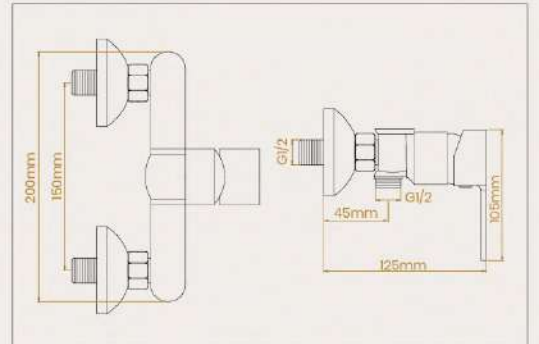

خلاط حمام ايدج

SM734
SINGLE LEVER BATH MIXER
wall mounted
metal lever
SAMTICO chrome finish
adjustable flow rate limiter
automatic diverter: bath/shower
S-unions
metal wall escutcheons
SAMTICO 35mm ceramic cartridge

COLOR