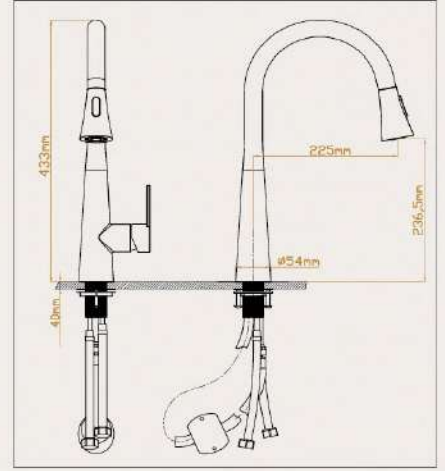

COLOR

CHROME

KITCHEN MIXERS

SAMTICO
QUALITY & TECHNOLOGY

خلاط مجلي شك سحب
باوايدج

SM773
SINGLE LEVER SINK MIXER EDGE
swivel tubular spout
pull out mousseur spout
single hole installation
diverter: mousseur/spray jet
metal lever
integrated non-return valve
flexible connection hoses
rapid installation system
SAMTICO chrome finish
SEDAL 35mm ceramic cartridge