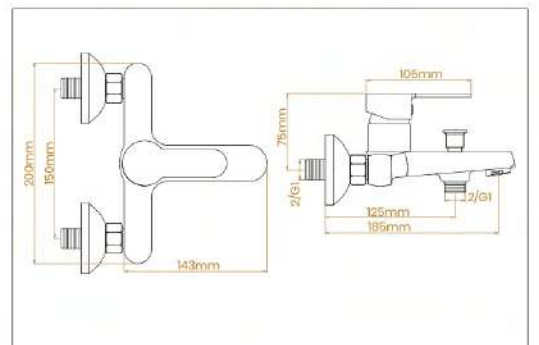

SM731
SINGLE LEVER BASIN MIXER
Single hole installation
metal lever
SAMTICO chrome finish
adjustable flow rate limiter
flexible connection hoses
SAMTICO 35mm ceramic cartridge

COLOR

SM732
SINGLE LEVER SINK MIXER
high spout
Single hole installation
metal lever
SAMTICO chrome finish
adjustable flow rate limiter
swivel tubular spout
flexible connection hoses
SAMTICO 35mm ceramic cartridge

COLOR

SM733
SINGLE LEVER SHOWER MIXER
wall mounted
metal lever
SAMTICO chrome finish
adjustable flow rate limiter
in 1/2" shower bottom outlet
S-unions
metal wall escutcheons
SAMTICO 35mm ceramic cartridge

COLOR

خلاط حمام ايدج

SM734
SINGLE LEVER BATH MIXER
wall mounted
metal lever
SAMTICO chrome finish
adjustable flow rate limiter
automatic diverter: bath/shower
S-unions
metal wall escutcheons
SAMTICO 35mm ceramic cartridge

COLOR