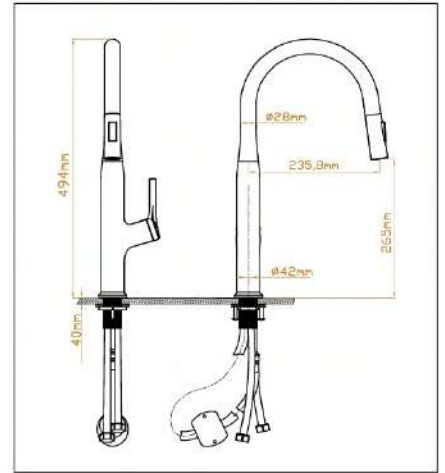

خلاط مجلى شك راصور سولو

SM772 SINGLE LEVER SINK MIXER SOLO

swivel tubular spout
pull out mousseur spout
single hole installation
diverter: mousseur/spray jet
metal lever
integrated non-return valve
flexible connection hoses
rapid installation system
SAMTICO chrome finish
SEDAL 35mm ceramic cartridge

COLOR

CHROME