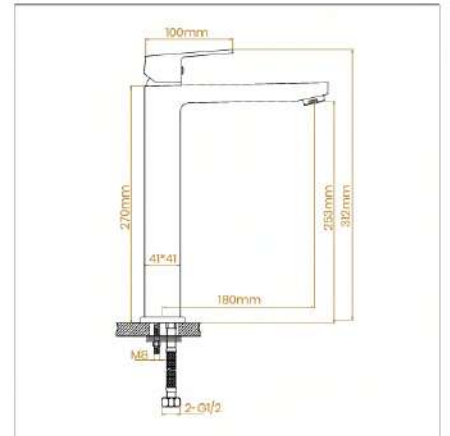

SM786
SINGLE LEVER BASIN MIXER
Single hole installation
metal lever
SAMTICO chrome finish
adjustable flow rate limiter
flexible connection hoses
SEDAL 35mm ceramic cartridge

خلائط مغسلة رقية
منحركة كيوب

SM787
SINGLE LEVER PILLER TAP
high spout
Single hole installation
metal lever
SAMTICO chrome finish
adjustable flow rate limiter
swivel tubular spout
flexible connection hoses
SEDAL 35mm ceramic cartridge

حنفية شك كيوب

SM781A
SINGLE LEVER BASIN MIXER
Single hole installation
metal lever
SAMTICO chrome finish
adjustable flow rate limiter
flexible connection hoses
SEDAL 35mm ceramic cartridge

خلائط مغسلة شك عالي كيوب