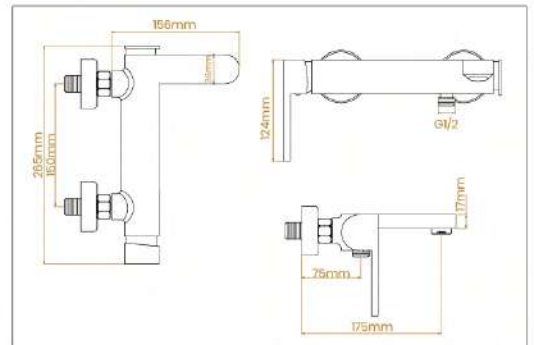

SM801
SINGLE LEVER BASIN MIXER
Single hole installation
metal lever
SAMTICO chrome finish
adjustable flow rate limiter
flexible connection hoses
SEDAL 35mm ceramic cartridge

SM803
SINGLE LEVER SHOWER MIXER
wall mounted
metal lever
SAMTICO chrome finish
in 1/2" shower bottom outlet
S-unions
metal wall escutcheons
SEDAL 35mm ceramic cartridge

SM804
SINGLE LEVER BASIN MIXER
wall mounted
metal lever
SAMTICO chrome finish
adjustable flow rate limiter
S-unions
metal wall escutcheons
SEDAL 35mm ceramic cartridge
automatic diverter: bath/shower

SM801A
Single lever basin mixer
Single hole installation
metal lever
SAMTICO chrome finish
adjustable flow rate limiter
flexible connection hoses
SEDAL 35mm ceramic cartridge