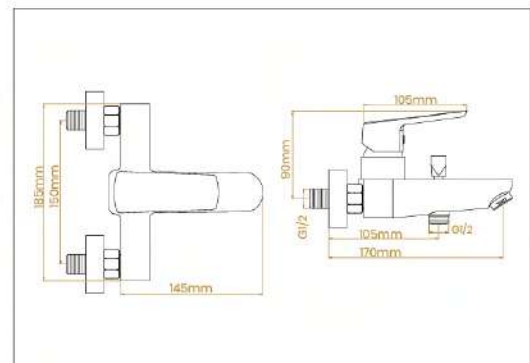

SM354
SINGLE LEVER BATH MIXER
wall mounted
metal lever
SAMTICO chrome finish
adjustable flow rate limiter
automatic diverter: bath/shower
S-unions
metal wall escutcheons
SEDAL 35mm ceramic cartridge