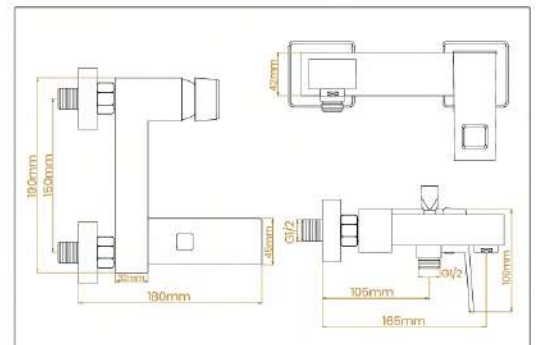

SM781
SINGLE LEVER BASIN MIXER
Single hole installation
metal lever
SAMTICO chrome finish
adjustable flow rate limiter
flexible connection hoses
SEDAL 35mm ceramic cartridge

SM782
SINGLE LEVER SINK MIXER
high spout
Single hole installation
metal lever
SAMTICO chrome finish
adjustable flow rate limiter
swivel tubular spout
flexible connection hoses
SEDAL 35mm ceramic cartridge

SM783
SINGLE LEVER SHOWER MIXER
wall mounted
metal lever
SAMTICO chrome finish
adjustable flow rate limiter
in 1/2" shower bottom outlet
S-unions
metal wall escutcheons
SEDAL 35mm ceramic cartridge

SM784
SINGLE LEVER BATH MIXER
wall mounted
metal lever
SAMTICO chrome finish
adjustable flow rate limiter
automatic diverter: bath/shower
S-unions
metal wall escutcheons
SEDAL 35mm ceramic cartridge