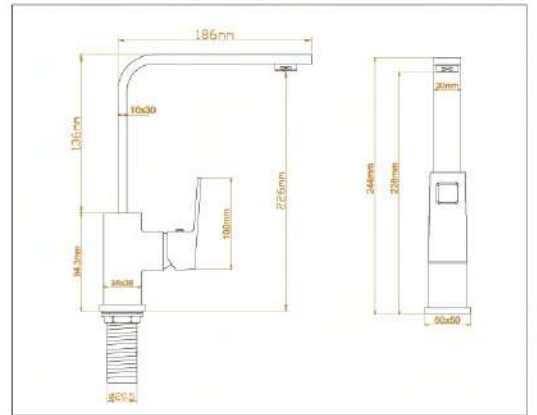

SM781A
SINGLE LEVER BASIN MIXER
Single hole installation
metal lever
SAMTICO chrome finish
adjustable flow rate limiter
flexible connection hoses
SEDAL 35mm ceramic cartridge

خلائط مغسلة شك عالي كيوب