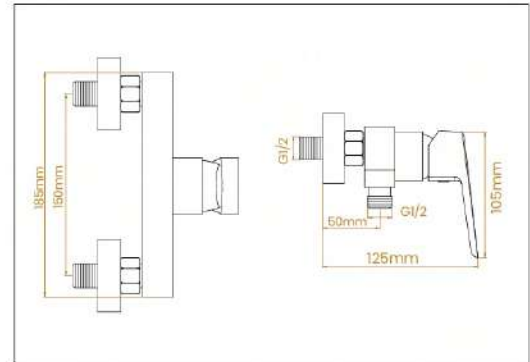

SM353
SINGLE LEVER SHOWER MIXER
wall mounted
metal lever
SAMTICO chrome finish
adjustable flow rate limiter
in 1/2" shower bottom outlet
S-unions
metal wall escutcheons
SEDAL 35mm ceramic cartridge

خلاط حمام كيوب