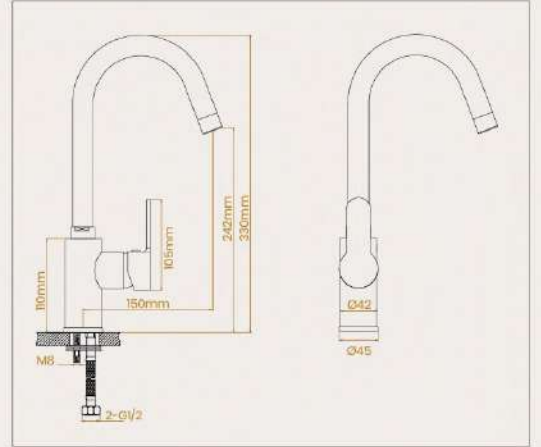

خلاط مفسلة شك
رقبة متحركة ايدج

SM736
SINGLE LEVER BASIN MIXER
short spout
Single hole installation
metal lever
SAMTICO chrome finish
adjustable flow rate limiter
swivel tubular spout
flexible connection hoses
SAMTICO 35mm ceramic cartridge