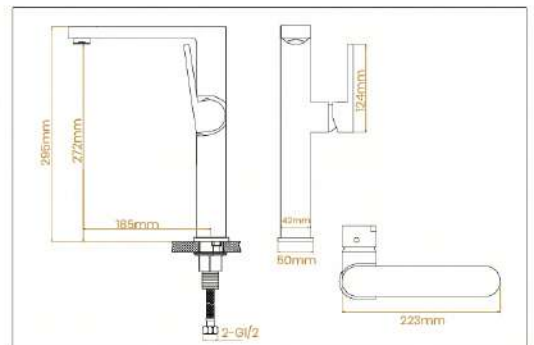

SM801A
Single lever basin mixer
Single hole installation
metal lever
SAMTICO chrome finish
adjustable flow rate limiter
flexible connection hoses
SEDAL 35mm ceramic cartridge