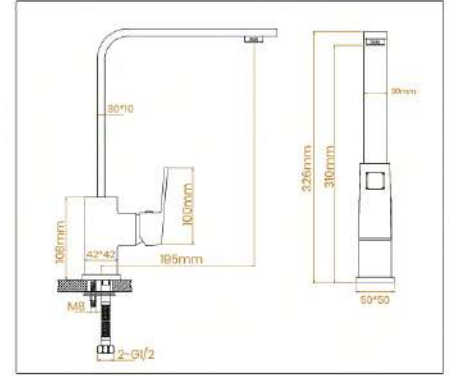

خلاط بيكادوش كيوب

SM783
SINGLE LEVER SHOWER MIXER
wall mounted
metal lever
SAMTICO chrome finish
adjustable flow rate limiter
in 1/2" shower bottom outlet
S-unions
metal wall escutcheons
SEDAL 35mm ceramic cartridge