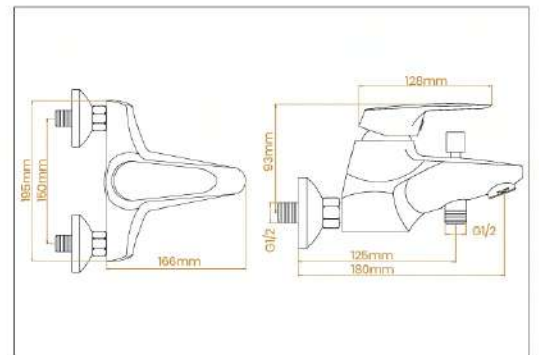

SM701
SINGLE LEVER BASIN MIXER
Single hole installation
metal lever
SAMTICO chrome finish
adjustable flow rate limiter
flexible connection hoses
SEDAL 40mm ceramic cartridge

SM702
SINGLE LEVER SINK MIXER
high spout
Single hole installation
metal lever
SAMTICO chrome finish
adjustable flow rate limiter
swivel tubular spout
flexible connection hoses
SEDAL 40mm ceramic cartridge

SM703
SINGLE LEVER SHOWER MIXER
wall mounted
metal lever
SAMTICO chrome finish
adjustable flow rate limiter
in 1/2" shower bottom outlet
S-unions
metal wall escutcheons
SEDAL 40mm ceramic cartridge

SM704
SINGLE LEVER BATH MIXER
wall mounted
metal lever
SAMTICO chrome finish
adjustable flow rate limiter
automatic diverter: bath/shower
S-unions
metal wall escutcheons
SEDAL 40mm ceramic cartridge