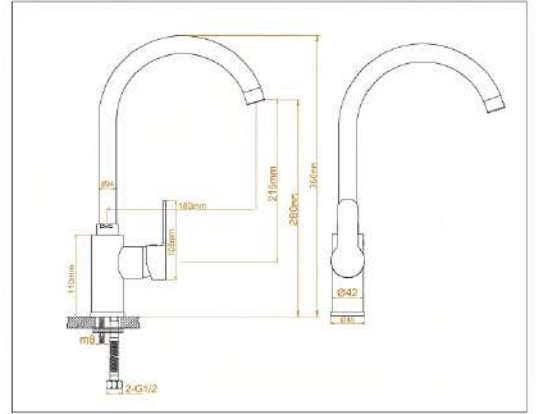

COLOR

خلاط بيكادوش ايدج

SM733
SINGLE LEVER SHOWER MIXER
wall mounted
metal lever
SAMTICO chrome finish
adjustable flow rate limiter
in 1/2" shower bottom outlet
S-unions
metal wall escutcheons
SAMTICO 35mm ceramic cartridge

COLOR