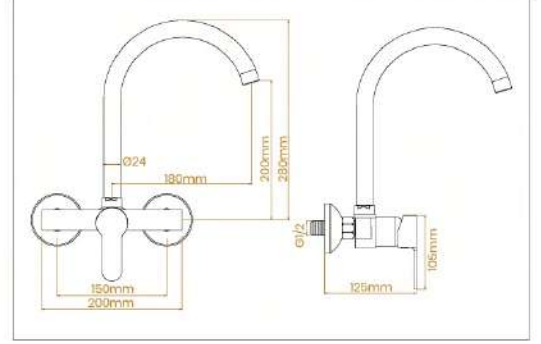

SM735
SINGLE LEVER SINK MIXER
wall mounted
high spout
metal lever
SAMTICO chrome finish
adjustable flow rate limiter
swivel tubular spout
S-unions
SAMTICO 35mm ceramic cartridge

SM736
SINGLE LEVER BASIN MIXER
short spout
Single hole installation
metal lever
SAMTICO chrome finish
adjustable flow rate limiter
swivel tubular spout
flexible connection hoses
SAMTICO 35mm ceramic cartridge

SM731A
SINGLE LEVER BASIN MIXER
Single hole installation
metal lever
SAMTICO chrome finish
adjustable flow rate limiter
flexible connection hoses
SAMTICO 35mm ceramic cartridge

COLOR