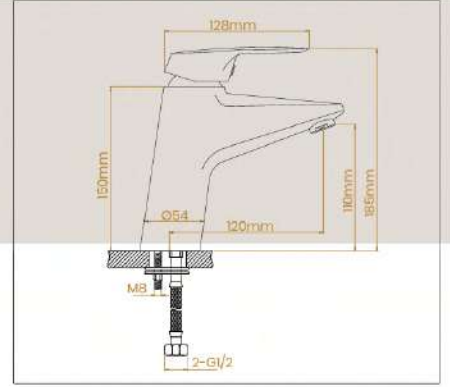

خلاط مجلى شك ديسك

SM702
SINGLE LEVER SINK MIXER
high spout
Single hole installation
metal lever
SAMTICO chrome finish
adjustable flow rate limiter
swivel tubular spout
flexible connection hoses
SEDAL 40mm ceramic cartridge