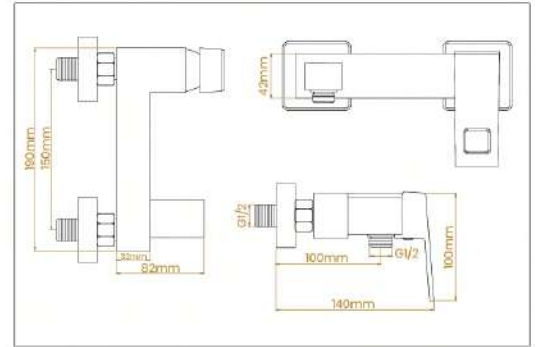

خلاط حمام كيوب

SM784
SINGLE LEVER BATH MIXER
wall mounted
metal lever
SAMTICO chrome finish
adjustable flow rate limiter
automatic diverter: bath/shower
S-unions
metal wall escutcheons
SEDAL 35mm ceramic cartridge