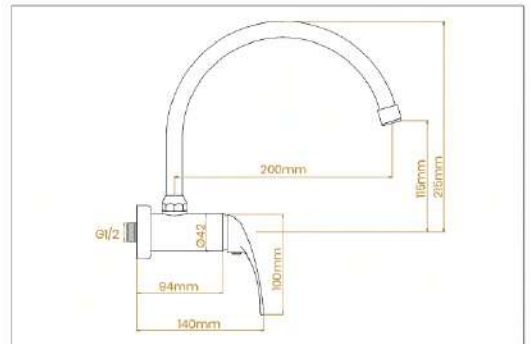

TAPS

SAMTICO
QUALITY & TECHNOLOGY

SM721
SINGLE LEVER BASIN MIXER ECO
Single hole installation
metal lever
SAMTICO chrome finish
adjustable flow rate limiter
flexible connection hoses
SAMTICO 35mm ceramic cartridge

SM346
PILLER TAP UNIVERSAL
Single hole installation
longlife headpart
flow straightener
SAMTICO chrome finish

SM722
SINGLE LEVER PILLER TAP CURVE
Single hole installation
metal lever
SAMTICO chrome finish
adjustable flow rate limiter
swivel tubular spout
SEDAL 35mm ceramic cartridge

SM722A
SINGLE LEVER WALL TAP CURVE
wall mounted
metal lever
SAMTICO chrome finish
SAMTICO 35mm ceramic cartridge