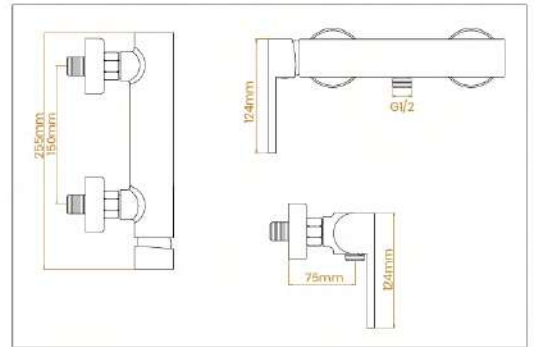

SM801
SINGLE LEVER BASIN MIXER
Single hole installation
metal lever
SAMTICO chrome finish
adjustable flow rate limiter
flexible connection hoses
SEDAL 35mm ceramic cartridge

SM803
SINGLE LEVER SHOWER MIXER
wall mounted
metal lever
SAMTICO chrome finish
in 1/2" shower bottom outlet
S-unions
metal wall escutcheons
SEDAL 35mm ceramic cartridge

SM804
SINGLE LEVER BASIN MIXER
wall mounted
metal lever
SAMTICO chrome finish
adjustable flow rate limiter
S-unions
metal wall escutcheons
SEDAL 35mm ceramic cartridge
automatic diverter: bath/shower

SM801A
Single lever basin mixer
Single hole installation
metal lever
SAMTICO chrome finish
adjustable flow rate limiter
flexible connection hoses
SEDAL 35mm ceramic cartridge