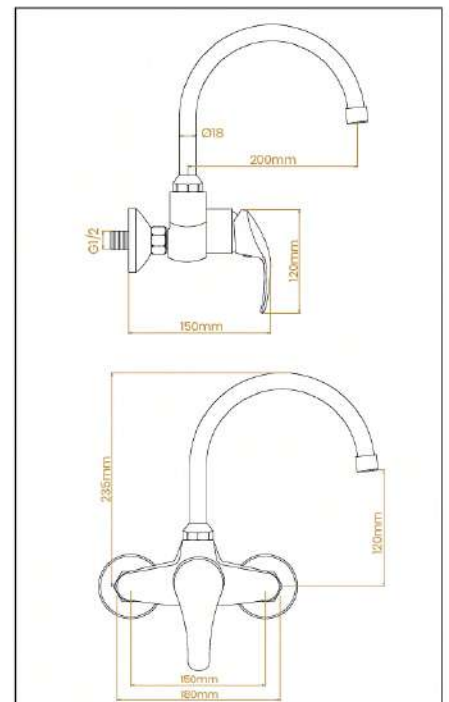

SM714
SINGLE LEVER BATH MIXER
wall mounted
metal lever
SAMTICO chrome finish
adjustable flow rate limiter
automatic diverter: bath/shower
S-unions
metal wall escutcheons
SEDAL 40mm ceramic cartridge

خلاط حمام سمارت

SM715
SINGLE LEVER SINK MIXER
wall mounted
high spout
metal lever
SAMTICO chrome finish
adjustable flow rate limiter
swivel tubular spout
S-unions
SEDAL 40mm ceramic cartridge

خلاط مجلی جداری سمارت