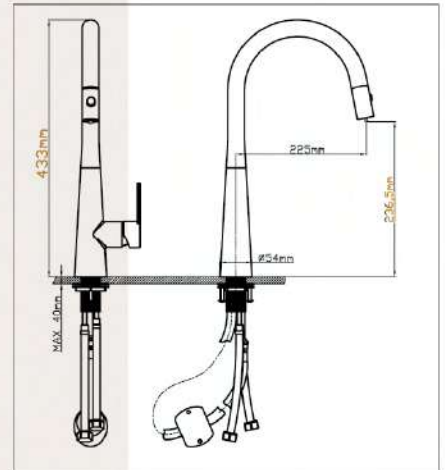

KITCHEN MIXERS

SAMTICO
QUALITY & TECHNOLOGY

SM773
SINGLE LEVER SINK MIXER EDGE
swivel tubular spout
pull out mousseur spout
single hole installation
diverter: mousseur/spray jet
metal lever
integrated non-return valve
flexible connection hoses
rapid installation system
SAMTICO chrome finish
SEDAL 35mm ceramic cartridge

SM774
SINGLE LEVER SINK MIXER SOLO
swivel tubular spout
professional spray
single hole installation
metal lever
diverter: mousseur/spray jet
integrated non-return valve
flexible connection hoses
rapid installation system
SAMTICO chrome finish
SAMTICO 35mm ceramic cartridge

SM776
SINGLE LEVER SINK MIXER ESSENCE 3 FUNCTION
swivel tubular spout
professional spray
single hole installation
metal lever
diverter: mousseur/spray jet
integrated non-return valve
flexible connection hoses
rapid installation system
SAMTICO chrome finish
SAMTICO 35mm ceramic cartridge