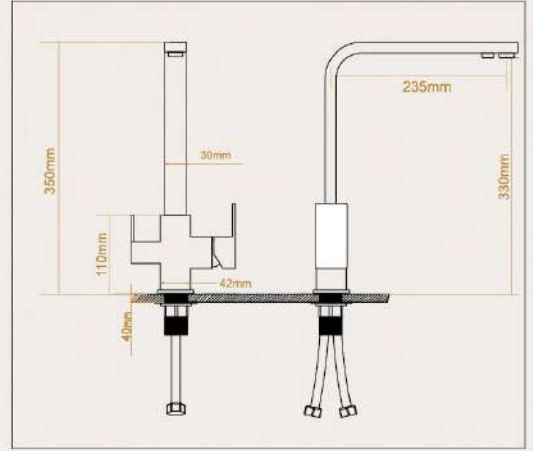

خلاط مجلى شك سحب سولو

SM771 SINGLE LEVER SINK MIXER SOLO

swivel tubular spout
pull out mousseur spout
single hole installation
diverter: mousseur/spray jet
metal lever
integrated non-return valve
flexible connection hoses
rapid installation system
SAMTICO chrome finish
SEDAL 35mm ceramic cartridge

COLOR

CHROME