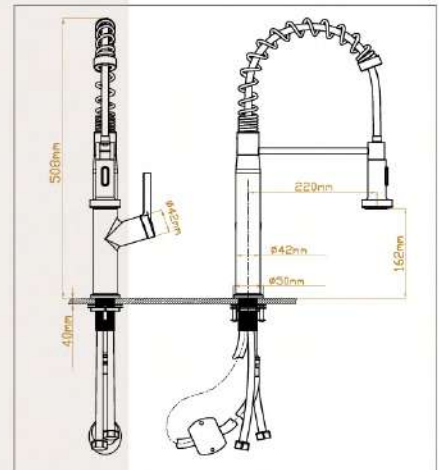

KITCHEN MIXERS

SAMTICO
QUALITY & TECHNOLOGY

SM777 SINGLE LEVER SINK MIXER BLUE

3 function
with head part to shut off
rapid installation system
metal lever
SAMTICO chrome finish
adjustable flow rate limiter
swivel tubular spout
flexible connection hoses
SEDAL 40mm ceramic cartridge
with integrated drinking water outlet

COLOR

CHROME

SM771 SINGLE LEVER SINK MIXER SOLO

swivel tubular spout
pull out mousseur spout
single hole installation
diverter: mousseur/spray jet
metal lever
integrated non-return valve
flexible connection hoses
rapid installation system
SAMTICO chrome finish
SEDAL 35mm ceramic cartridge

COLOR

CHROME

SM772 SINGLE LEVER SINK MIXER SOLO

swivel tubular spout
pull out mousseur spout
single hole installation
diverter: mousseur/spray jet
metal lever
integrated non-return valve
flexible connection hoses
rapid installation system
SAMTICO chrome finish
SEDAL 35mm ceramic cartridge

COLOR

CHROME