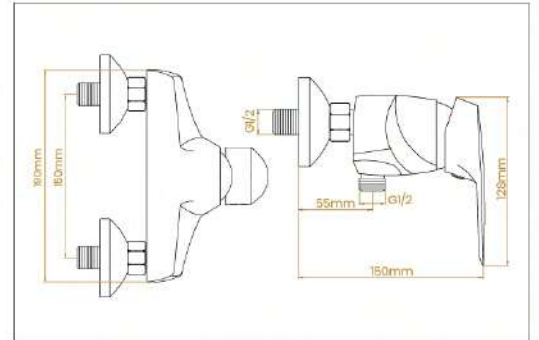

خلاط حمام ديسك

SM704
SINGLE LEVER BATH MIXER
wall mounted
metal lever
SAMTICO chrome finish
adjustable flow rate limiter
automatic diverter: bath/shower
S-unions
metal wall escutcheons
SEDAL 40mm ceramic cartridge