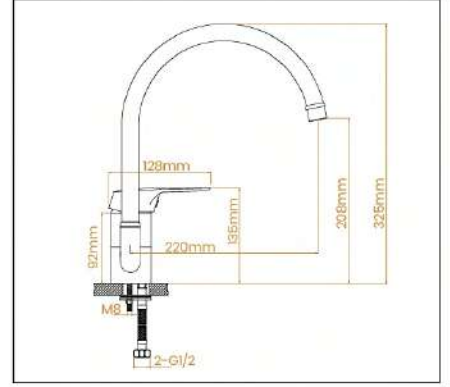

خلاط بيكادوش ديسك

SM703
SINGLE LEVER SHOWER MIXER
wall mounted
metal lever
SAMTICO chrome finish
adjustable flow rate limiter
in 1/2" shower bottom outlet
S-unions
metal wall escutcheons
SEDAL 40mm ceramic cartridge