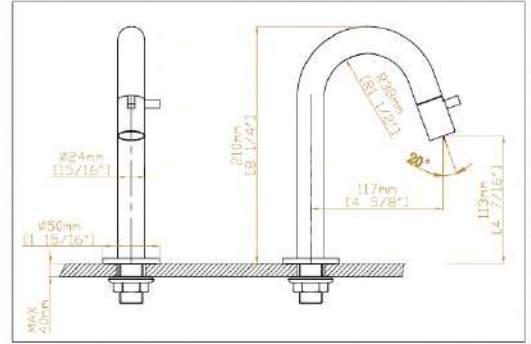

حنفية شك كيرف

SM722
SINGLE LEVER PILLER TAP CURVE
Single hole installation
metal lever
SAMTICO chrome finish
adjustable flow rate limiter
swivel tubular spout
SEDAL 35mm ceramic cartridge