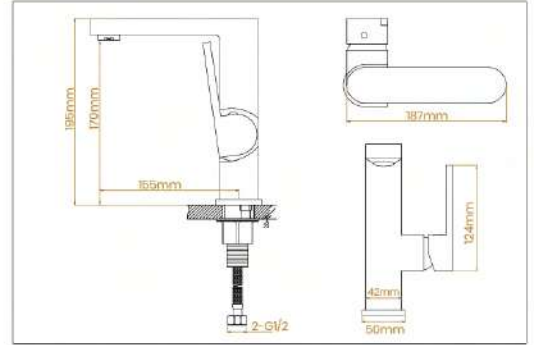

ACCESSORIES

خلاط مغسلة شك بلاس

SM801
SINGLE LEVER BASIN MIXER
Single hole installation
metal lever
SAMTICO chrome finish
adjustable flow rate limiter
flexible connection hoses
SEDAL 35mm ceramic cartridge