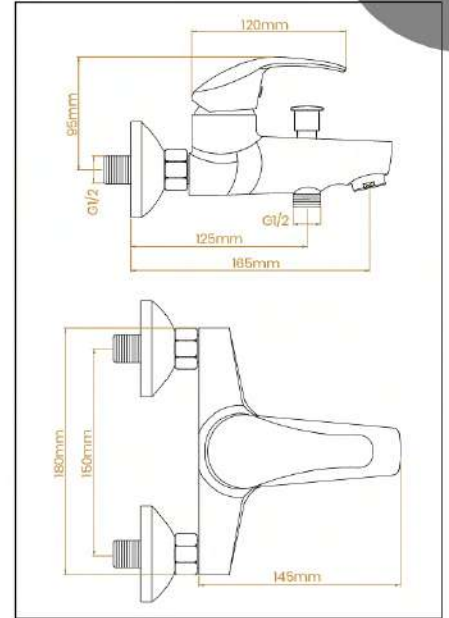

SM715
SINGLE LEVER SINK MIXER
wall mounted
high spout
metal lever
SAMTICO chrome finish
adjustable flow rate limiter
swivel tubular spout
S-unions
SEDAL 40mm ceramic cartridge

خلاط مجلی جداری سمارت