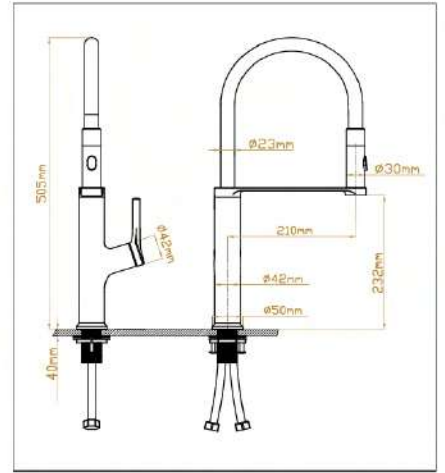

KITCHEN MIXERS

SAMTICO
QUALITY & TECHNOLOGY

SM773
SINGLE LEVER SINK MIXER EDGE
swivel tubular spout
pull out mousseur spout
single hole installation
diverter: mousseur/spray jet
metal lever
integrated non-return valve
flexible connection hoses
rapid installation system
SAMTICO chrome finish
SEDAL 35mm ceramic cartridge

SM774
SINGLE LEVER SINK MIXER SOLO
swivel tubular spout
professional spray
single hole installation
metal lever
diverter: mousseur/spray jet
integrated non-return valve
flexible connection hoses
rapid installation system
SAMTICO chrome finish
SAMTICO 35mm ceramic cartridge

SM776
SINGLE LEVER SINK MIXER ESSENCE 3 FUNCTION
swivel tubular spout
professional spray
single hole installation
metal lever
diverter: mousseur/spray jet
integrated non-return valve
flexible connection hoses
rapid installation system
SAMTICO chrome finish
SAMTICO 35mm ceramic cartridge