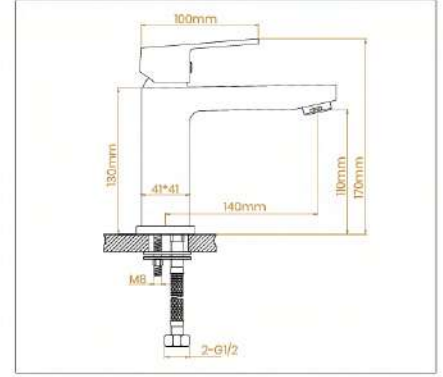

خلاط مجلى شك كيوب

SM782
SINGLE LEVER SINK MIXER
high spout
Single hole installation
metal lever
SAMTICO chrome finish
adjustable flow rate limiter
swivel tubular spout
flexible connection hoses
SEDAL 35mm ceramic cartridge